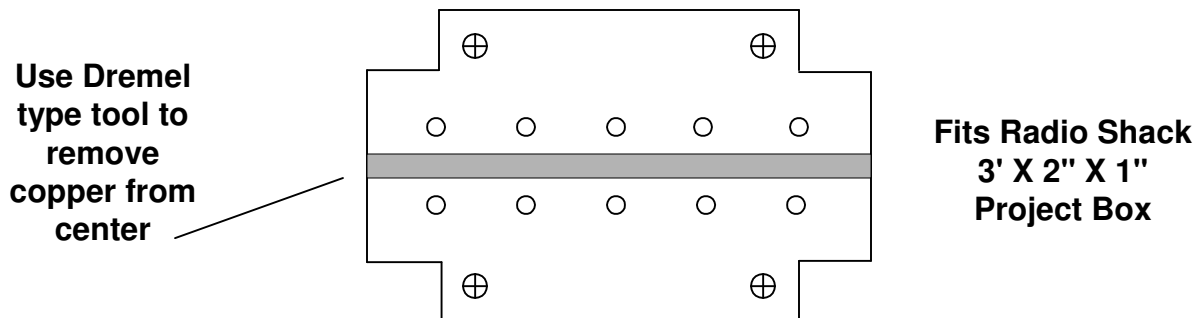

**8 Outlet Fused Distribution Panel
for PowerPole connectors.**

Based on original design by WD4BIS

**8 Outlet Panel
without Fuses**